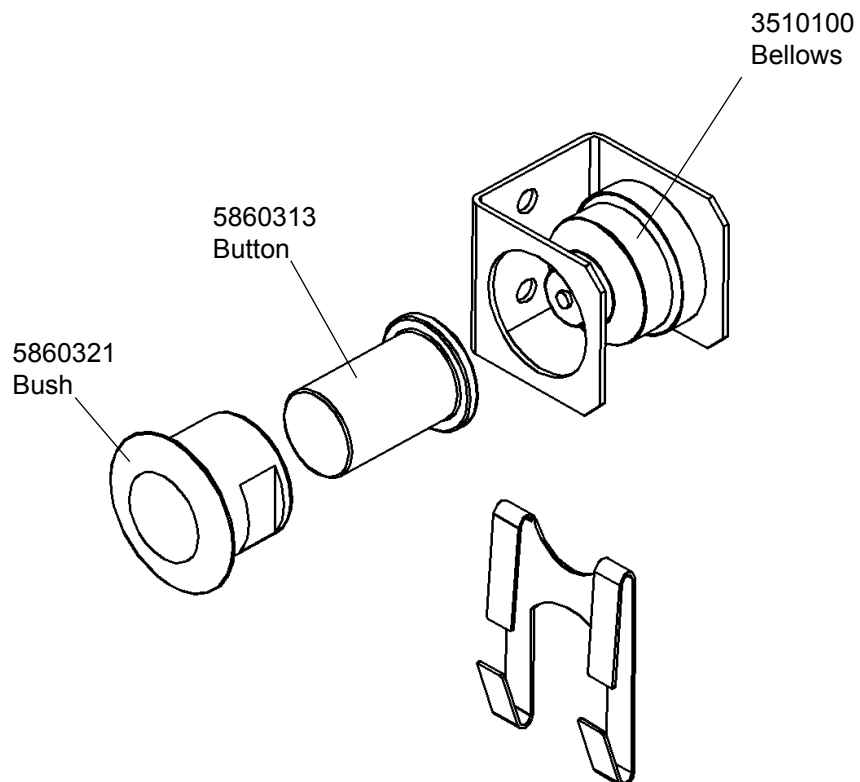

VACUUM TOILET

6541458 PNEUMATIC PUSH BUTTON (EVAC 900, 910 AND 912 WALL MODEL TOILETS)

6541057 OPTIONAL PNEUMATIC PUSH BUTTON KIT (EVAC 900 AND 910 FLOOR MODEL TOILETS)

P/N 6541458 Pneumatic push button

P/N 6540917 is replaced by P/N 6541458

P/N 6541057 Optional pneumatic push button kit

VACUUM TOILET

5860303 PNEUMATIC PUSH BUTTON FOR EVAC 90, EVAC 900 AND EVAC 910 FLOOR MODELS

VACUUM TOILET

654496 PNEUMATIC PUSH BUTTON FOR EVAC 910 FLOOR MODELS