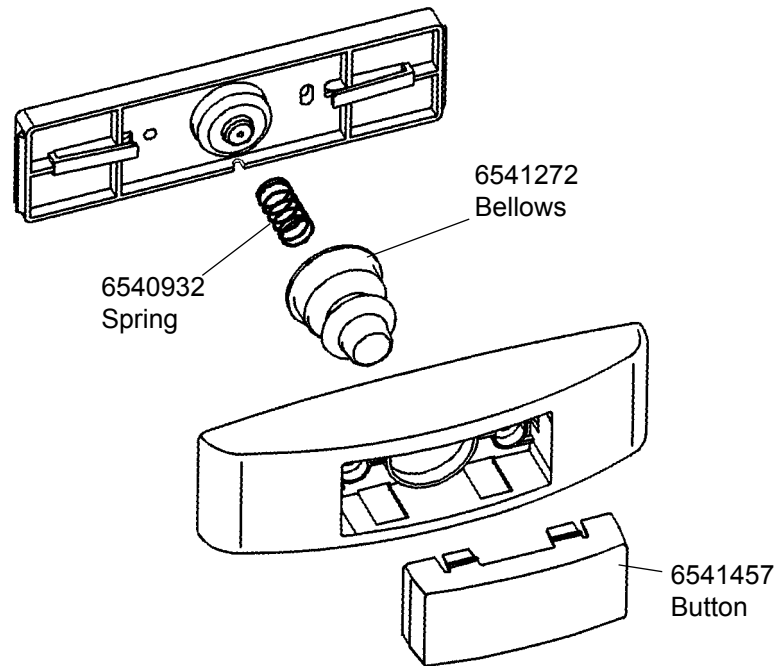

VACUUM TOILET

6541458 PNEUMATIC PUSH BUTTON (EVAC 900, 910 AND 912 WALL MODEL TOILETS)

6541057 OPTIONAL PNEUMATIC PUSH BUTTON KIT (EVAC 900 AND 910 FLOOR MODEL TOILETS)

P/N 6541458 Pneumatic push button

P/N 6540917 is replaced by P/N 6541458

P/N 6541057 Optional pneumatic push button kit

VACUUM TOILET

5860303 PNEUMATIC PUSH BUTTON FOR EVAC 90, EVAC 900 AND EVAC 910 FLOOR MODELS

VACUUM TOILET

654496 PNEUMATIC PUSH BUTTON FOR EVAC 910 FLOOR MODELS