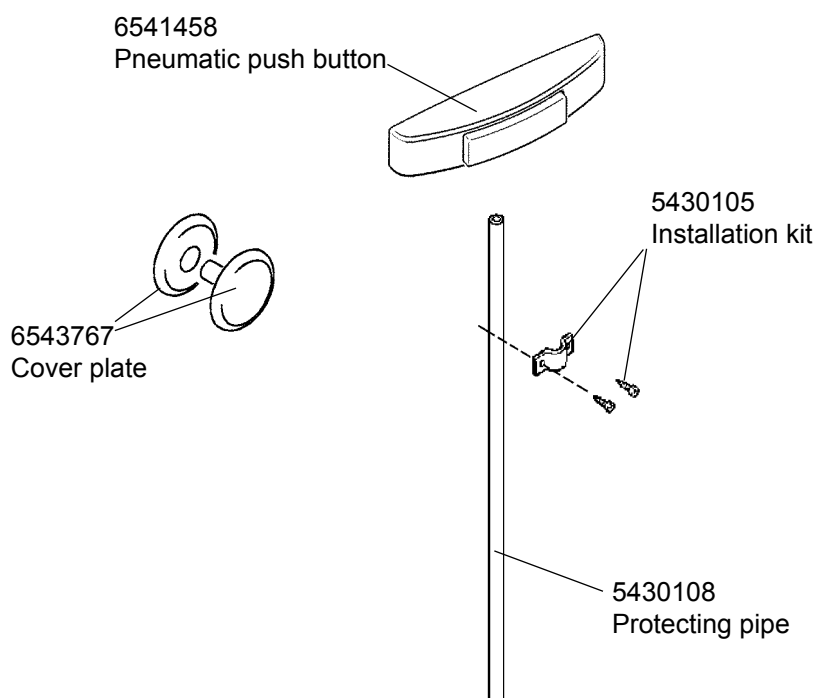

VACUUM TOILET

6541458 PNEUMATIC PUSH BUTTON (EVAC 900, 910 AND 912 WALL MODEL TOILETS)

6541057 OPTIONAL PNEUMATIC PUSH BUTTON KIT (EVAC 900 AND 910 FLOOR MODEL TOILETS)

P/N 6541458 Pneumatic push button

P/N 6540917 is replaced by P/N 6541458

P/N 6541057 Optional pneumatic push button kit

VACUUM TOILET

5860303 PNEUMATIC PUSH BUTTON FOR EVAC 90, EVAC 900 AND EVAC 910 FLOOR MODELS

VACUUM TOILET

654496 PNEUMATIC PUSH BUTTON FOR EVAC 910 FLOOR MODELS